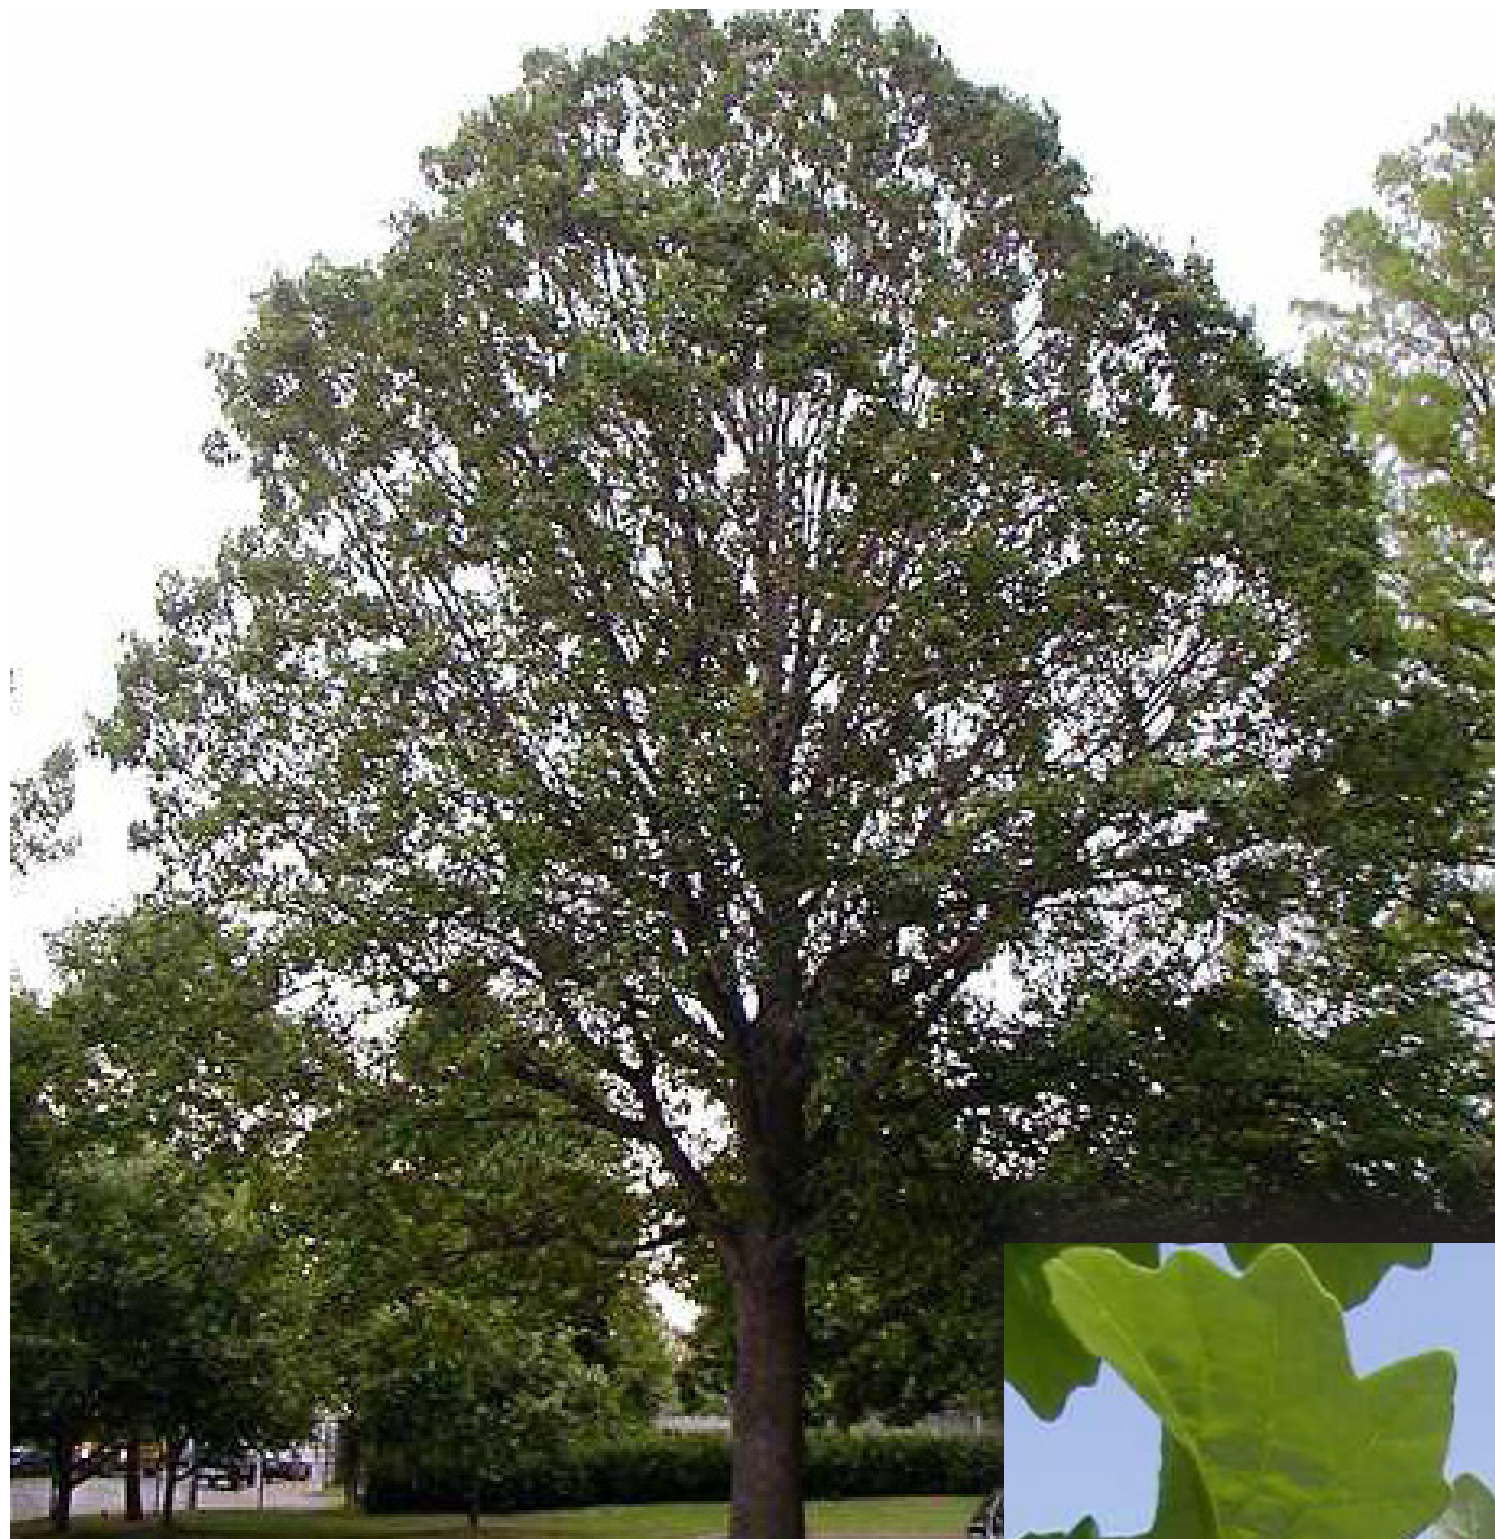

Swamp White Oak

Quercus bicolor

Category: Deciduous

Growth Rate: Moderate

Adaptability: Full sun

Shape: Rounded

Size: 50-60' tall, 50-60' wide

Fall Color: Yellow

Description: Specimen, street tree, lawn tree. A good tree for wet ground and low spots. Also has surprisingly good drought resistance. Leaves are dark, shiny green above and silvery white beneath.